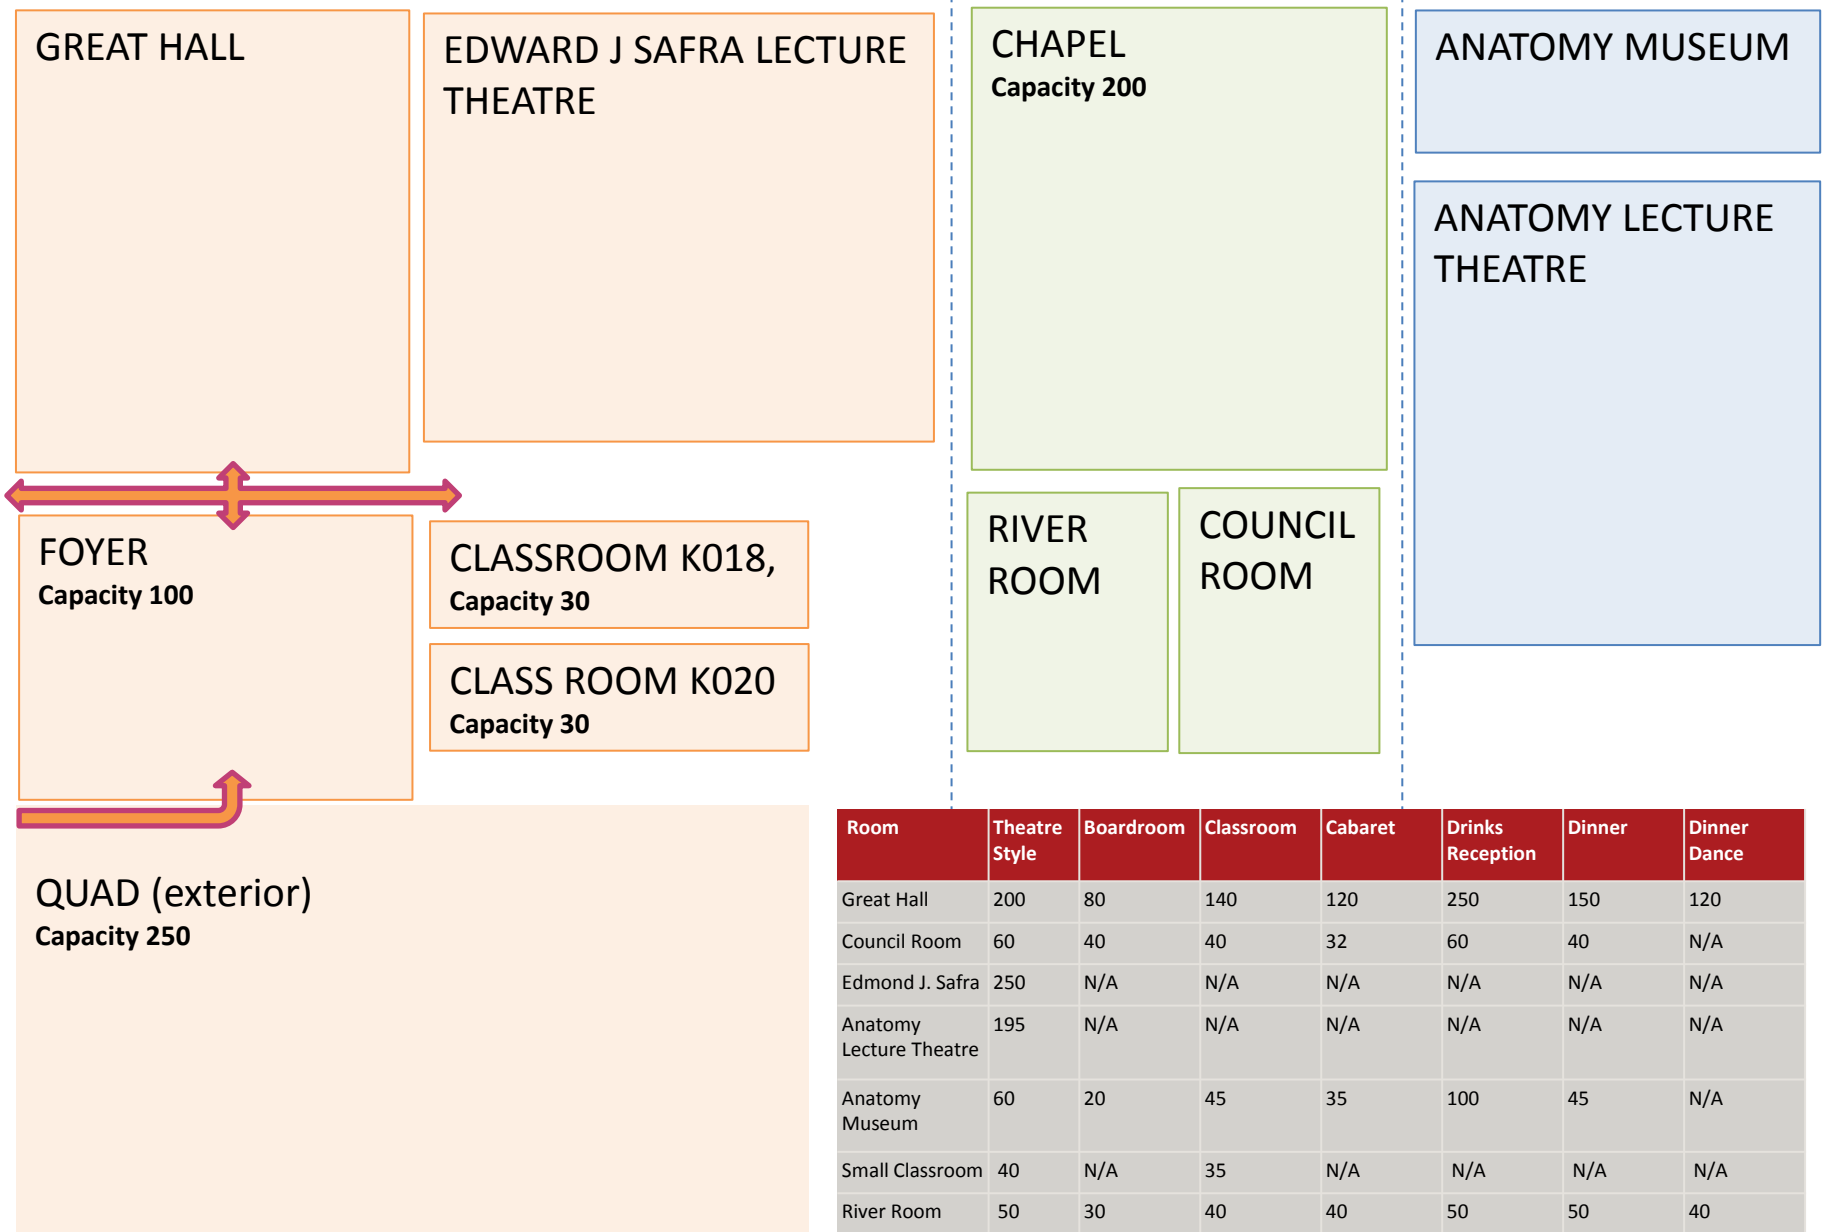

# Ground Level

# Level 2

# Level 6

GREAT HALL

EDWARD J SAFRA LECTURE  
THEATRE

CHAPEL  
Capacity 200

ANATOMY MUSEUM

ANATOMY LECTURE  
THEATRE

FOYER  
Capacity 100

CLASSROOM K018,  
Capacity 30

RIVER  
ROOM

COUNCIL  
ROOM

CLASS ROOM K020  
Capacity 30

QUAD (exterior)  
Capacity 250

Room	Theatre Style	Boardroom	Classroom	Cabaret	Drinks Reception	Dinner	Dinner Dance
Great Hall	200	80	140	120	250	150	120
Council Room	60	40	40	32	60	40	N/A
Edmond J. Safra	250	N/A	N/A	N/A	N/A	N/A	N/A
Anatomy Lecture Theatre	195	N/A	N/A	N/A	N/A	N/A	N/A
Anatomy Museum	60	20	45	35	100	45	N/A
Small Classroom	40	N/A	35	N/A	N/A	N/A	N/A
River Room	50	30	40	40	50	50	40