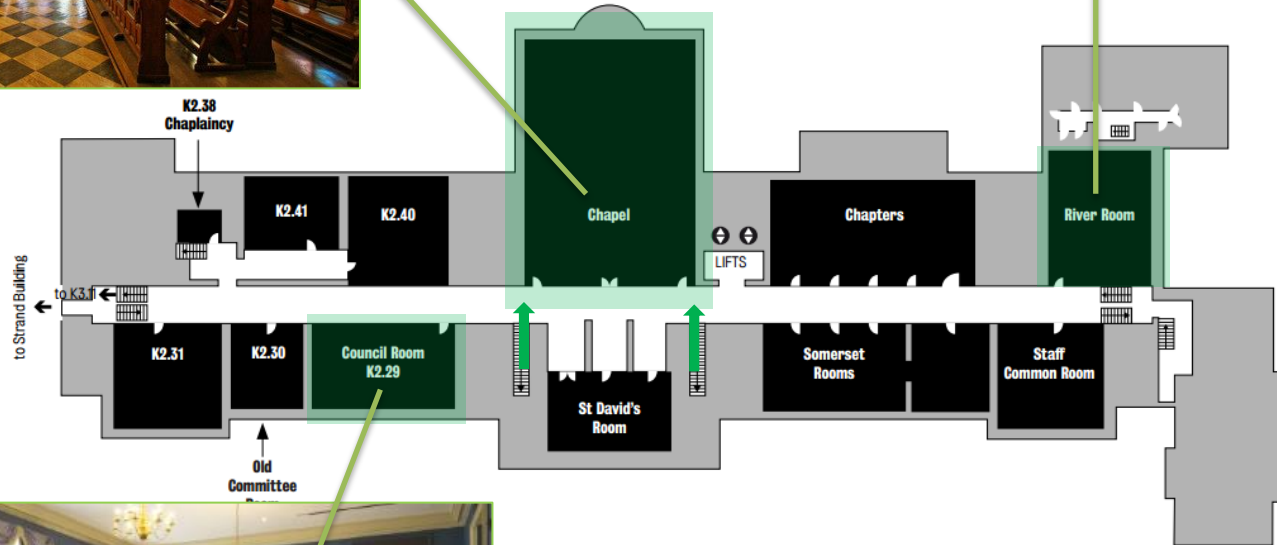

**Festival Location:**  
**Over 3 floor levels:**

Sponsored by King's College London

# Ground Level

# Level 6

GREAT HALL

EDWARD J SAFRA LECTURE  
THEATRE

CHAPEL  
Capacity 200

ANATOMY MUSEUM

ANATOMY LECTURE  
THEATRE

FOYER  
Capacity 100

CLASSROOM K018,  
Capacity 30

RIVER  
ROOM

COUNCIL  
ROOM

CLASS ROOM K020  
Capacity 30

QUAD (exterior)  
Capacity 250

Room	Theatre Style	Boardroom	Classroom	Cabaret	Drinks Reception	Dinner	Dinner Dance
Great Hall	200	80	140	120	250	150	120
Council Room	60	40	40	32	60	40	N/A
Edmond J. Safra	250	N/A	N/A	N/A	N/A	N/A	N/A
Anatomy Lecture Theatre	195	N/A	N/A	N/A	N/A	N/A	N/A
Anatomy Museum	60	20	45	35	100	45	N/A
Small Classroom	40	N/A	35	N/A	N/A	N/A	N/A
River Room	50	30	40	40	50	50	40