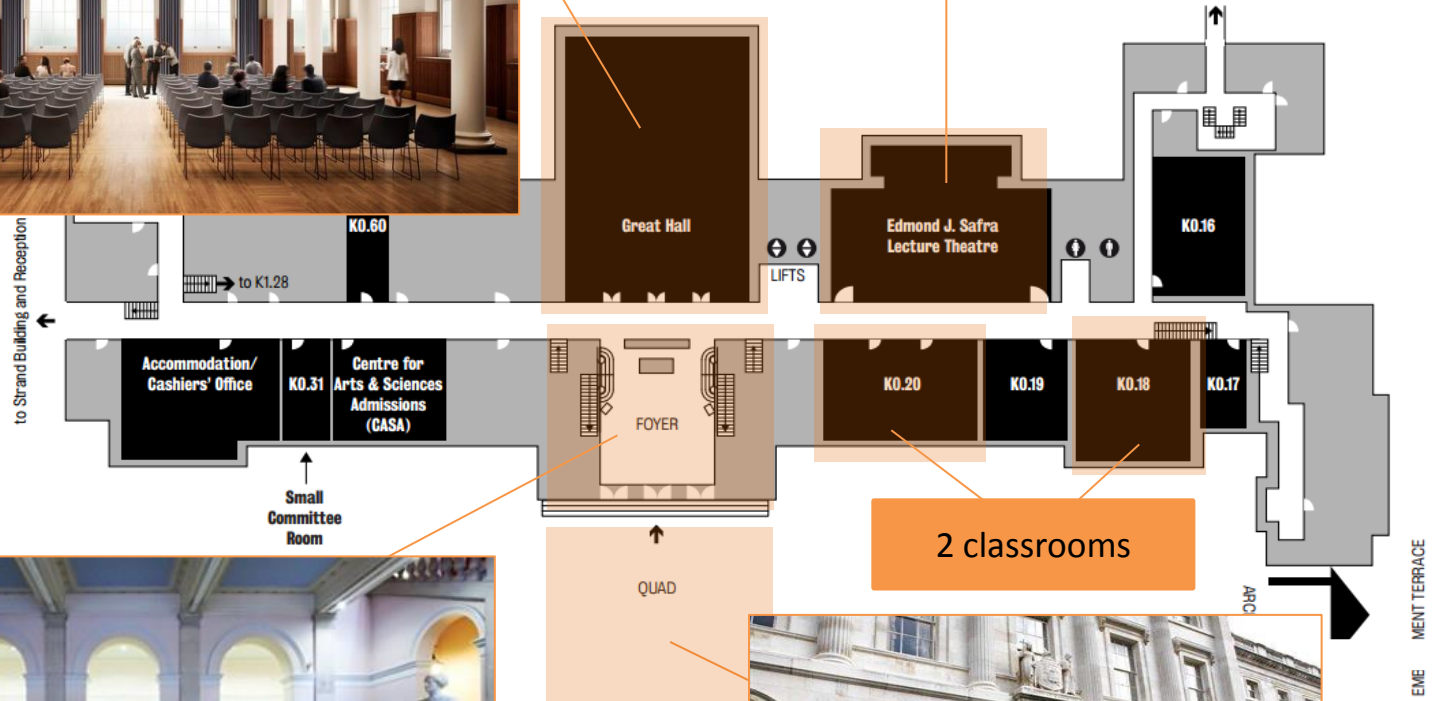

**Festival Location:**  
**Over 3 floor levels:**

Sponsored by King's College London

# Ground Level

# Level 6

GREAT HALL

EDWARD J SAFRA LECTURE  
THEATRE

CHAPEL  
Capacity 200

ANATOMY MUSEUM

ANATOMY LECTURE  
THEATRE

FOYER  
Capacity 100

CLASSROOM K018,  
Capacity 30

RIVER  
ROOM

COUNCIL  
ROOM

CLASS ROOM K020  
Capacity 30

QUAD (exterior)  
Capacity 250

Room	Theatre Style	Boardroom	Classroom	Cabaret	Drinks Reception	Dinner	Dinner Dance
Great Hall	200	80	140	120	250	150	120
Council Room	60	40	40	32	60	40	N/A
Edmond J. Safra	250	N/A	N/A	N/A	N/A	N/A	N/A
Anatomy Lecture Theatre	195	N/A	N/A	N/A	N/A	N/A	N/A
Anatomy Museum	60	20	45	35	100	45	N/A
Small Classroom	40	N/A	35	N/A	N/A	N/A	N/A
River Room	50	30	40	40	50	50	40