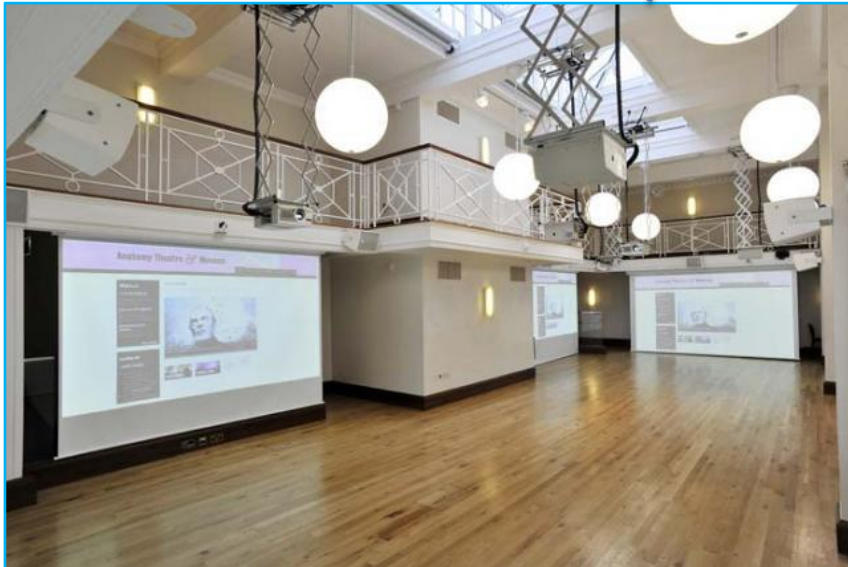

# Level 6

GREAT HALL

EDWARD J SAFRA LECTURE  
THEATRE

CHAPEL  
Capacity 200

ANATOMY MUSEUM

ANATOMY LECTURE  
THEATRE

FOYER  
Capacity 100

CLASSROOM K018,  
Capacity 30