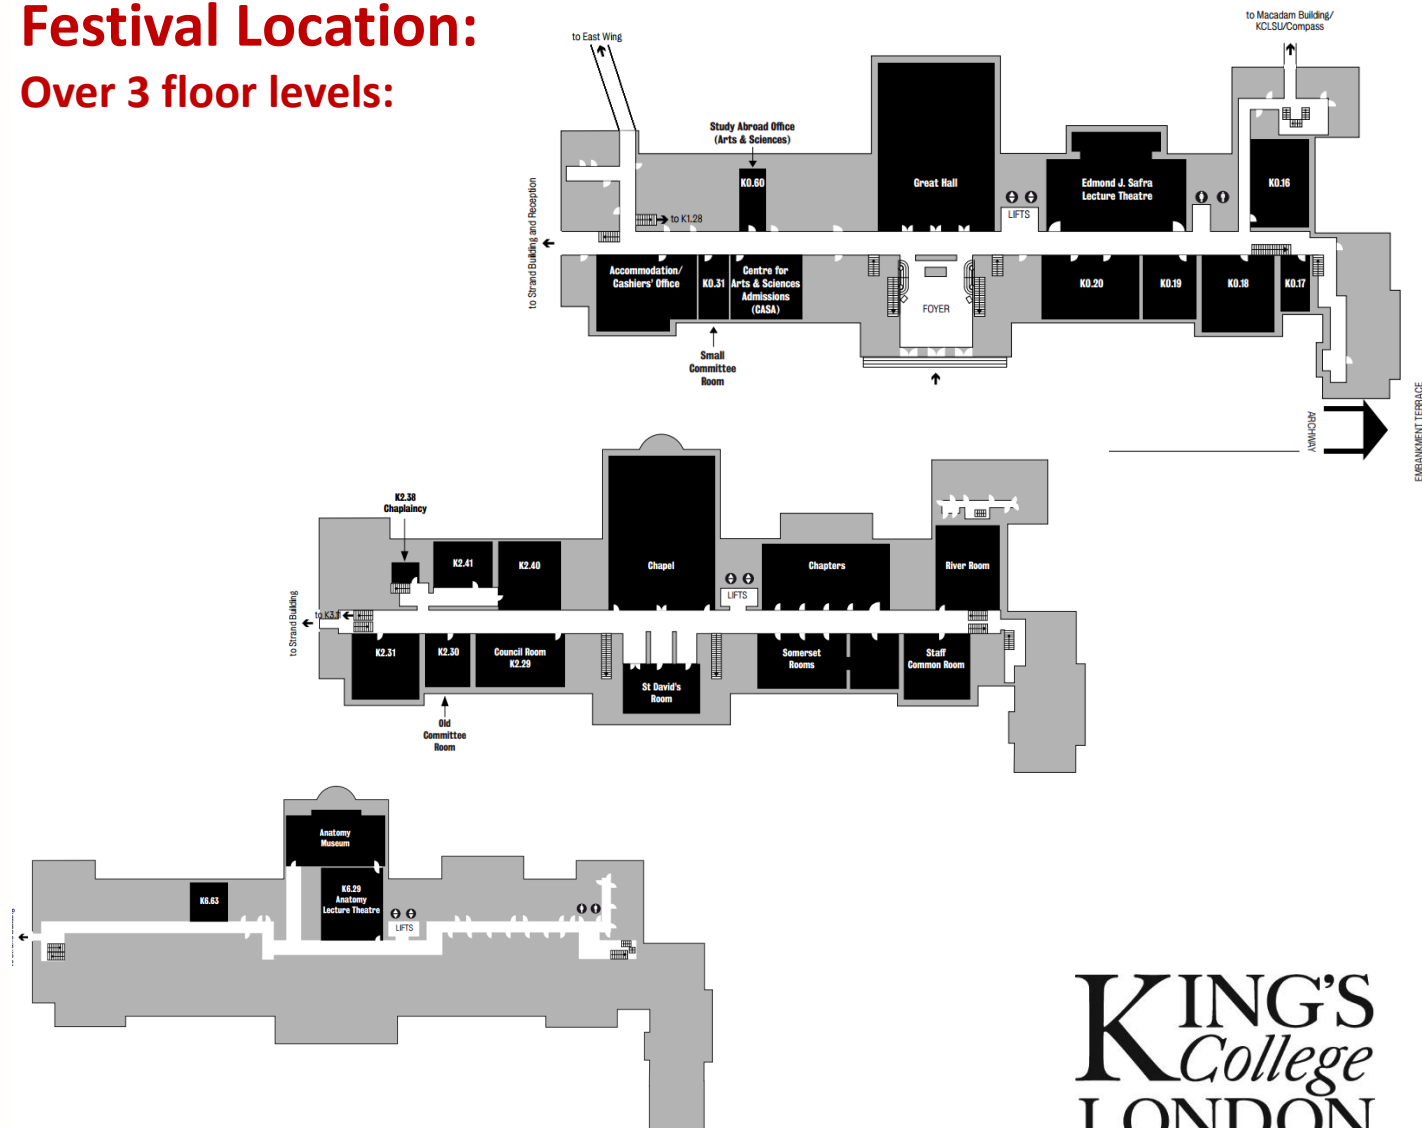

**Festival Location:**  
**Over 3 floor levels:**

Sponsored by King's College London

# Ground Level

# Level 6

GREAT HALL

EDWARD J SAFRA LECTURE  
THEATRE

CHAPEL  
Capacity 200

ANATOMY MUSEUM

ANATOMY LECTURE  
THEATRE

FOYER  
Capacity 100

CLASSROOM K018,  
Capacity 30

RIVER  
ROOM

COUNCIL  
ROOM

CLASS ROOM K020  
Capacity 30

QUAD (exterior)  
Capacity 250

Room	Theatre Style	Boardroom	Classroom	Cabaret	Drinks Reception	Dinner	Dinner Dance
Great Hall	200	80	140	120	250	150	120
Council Room	60	40	40	32	60	40	N/A
Edmond J. Safra	250	N/A	N/A	N/A	N/A	N/A	N/A
Anatomy Lecture Theatre	195	N/A	N/A	N/A	N/A	N/A	N/A
Anatomy Museum	60	20	45	35	100	45	N/A
Small Classroom	40	N/A	35	N/A	N/A	N/A	N/A
River Room	50	30	40	40	50	50	40