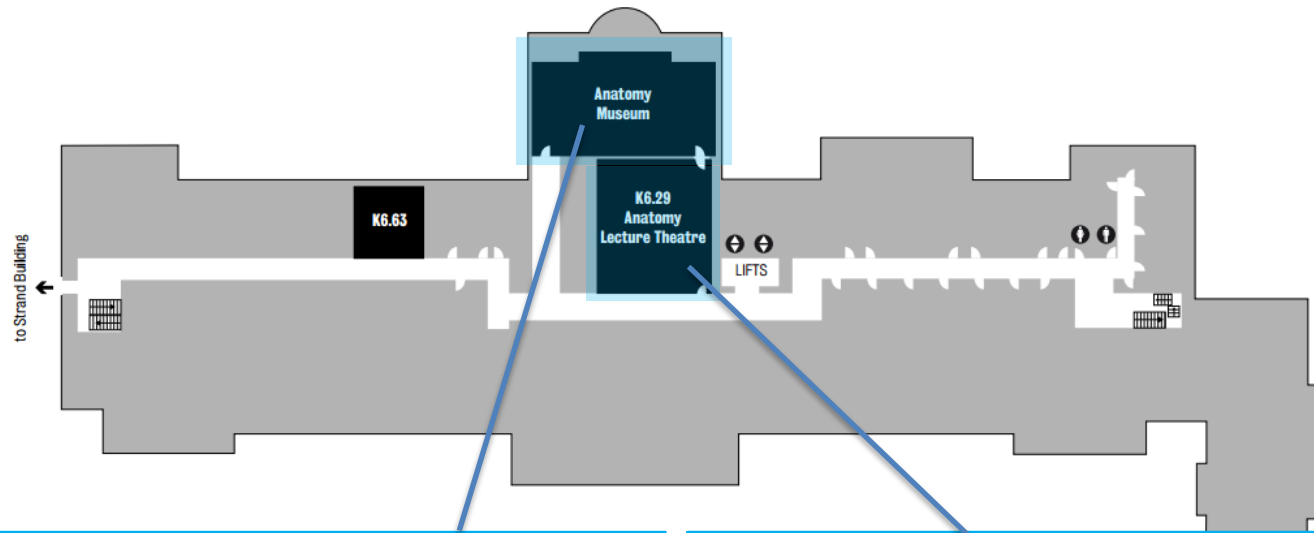

# Ground Level

# Level 6

GREAT HALL

EDWARD J SAFRA LECTURE  
THEATRE

CHAPEL  
Capacity 200

ANATOMY MUSEUM

ANATOMY LECTURE  
THEATRE

FOYER  
Capacity 100

CLASSROOM K018,  
Capacity 30

RIVER  
ROOM

COUNCIL  
ROOM

CLASS ROOM K020  
Capacity 30

QUAD (exterior)  
Capacity 250

Room	Theatre Style	Boardroom	Classroom	Cabaret	Drinks Reception	Dinner	Dinner Dance
Great Hall	200	80	140	120	250	150	120
Council Room	60	40	40	32	60	40	N/A
Edmond J. Safra	250	N/A	N/A	N/A	N/A	N/A	N/A
Anatomy Lecture Theatre	195	N/A	N/A	N/A	N/A	N/A	N/A
Anatomy Museum	60	20	45	35	100	45	N/A
Small Classroom	40	N/A	35	N/A	N/A	N/A	N/A
River Room	50	30	40	40	50	50	40